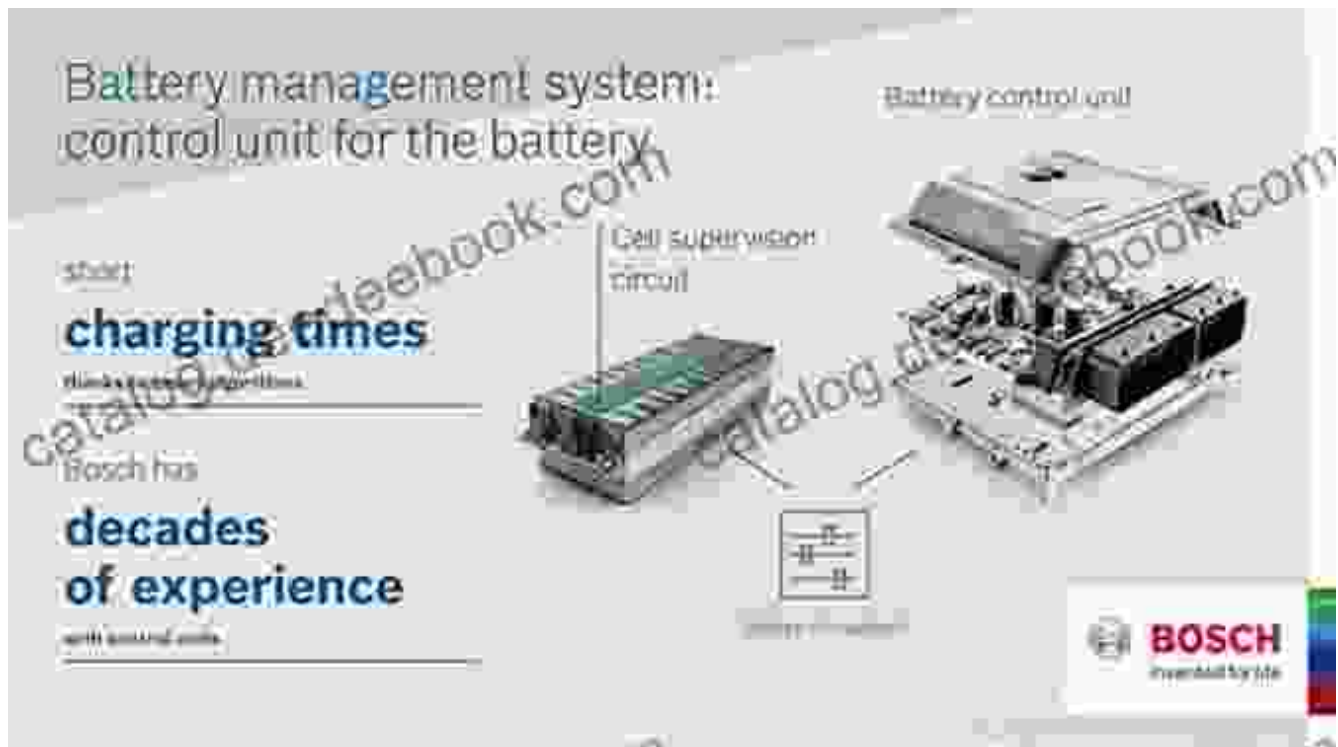

Battery Management Systems

Bosch Battery Management Systems (BMS) optimize battery performance and safety in electric vehicles. They monitor battery cells, ensuring optimal charging, discharging, and temperature control to extend battery life and improve driving range.